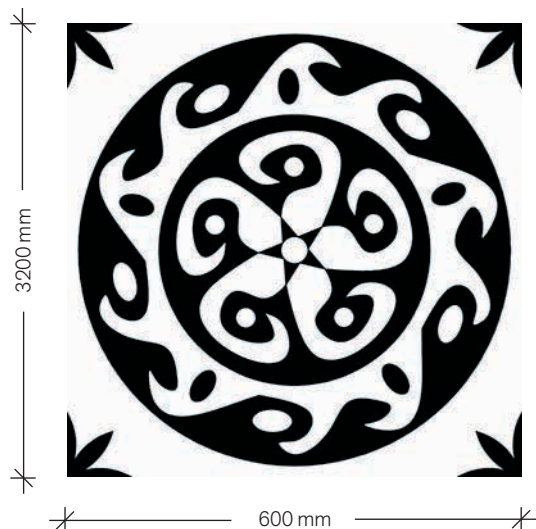

Ornament (ground slab)

Pattern illustration 1:10

The pattern is printed continuously on the membrane.

Pattern print sizes

Height	600 mm	-
Width	600 / 1200 mm	

Variables

Pattern details

Outer circle diameter	570 mm
Inner circle diameter	430 mm