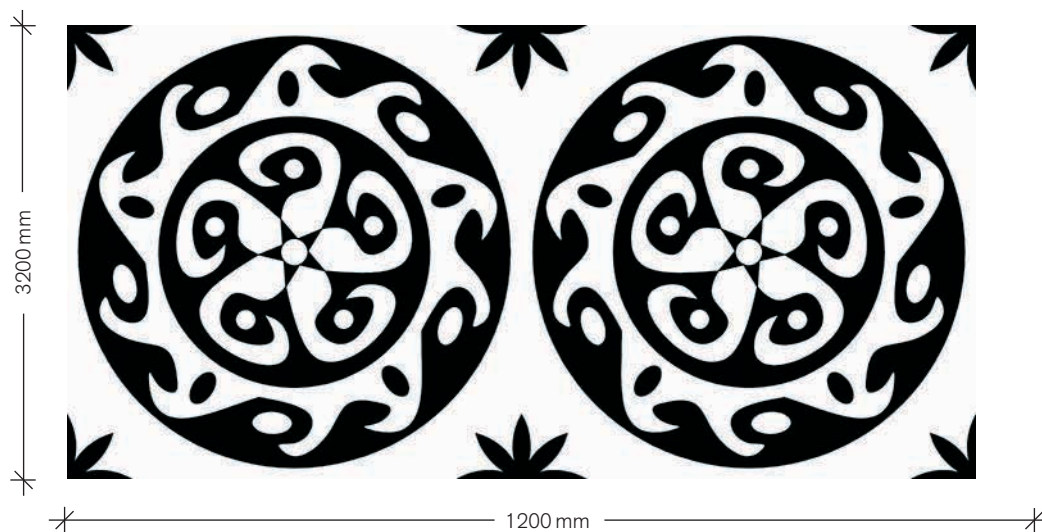

Ornament (ground slab)

Pattern illustration 1:10

The pattern is printed continuously on the membrane.

Pattern print sizes

Height	600 mm	-
Width	600 / 1200 mm	

Variables

Pattern details

Outer circle diameter	570 mm
Inner circle diameter	430 mm