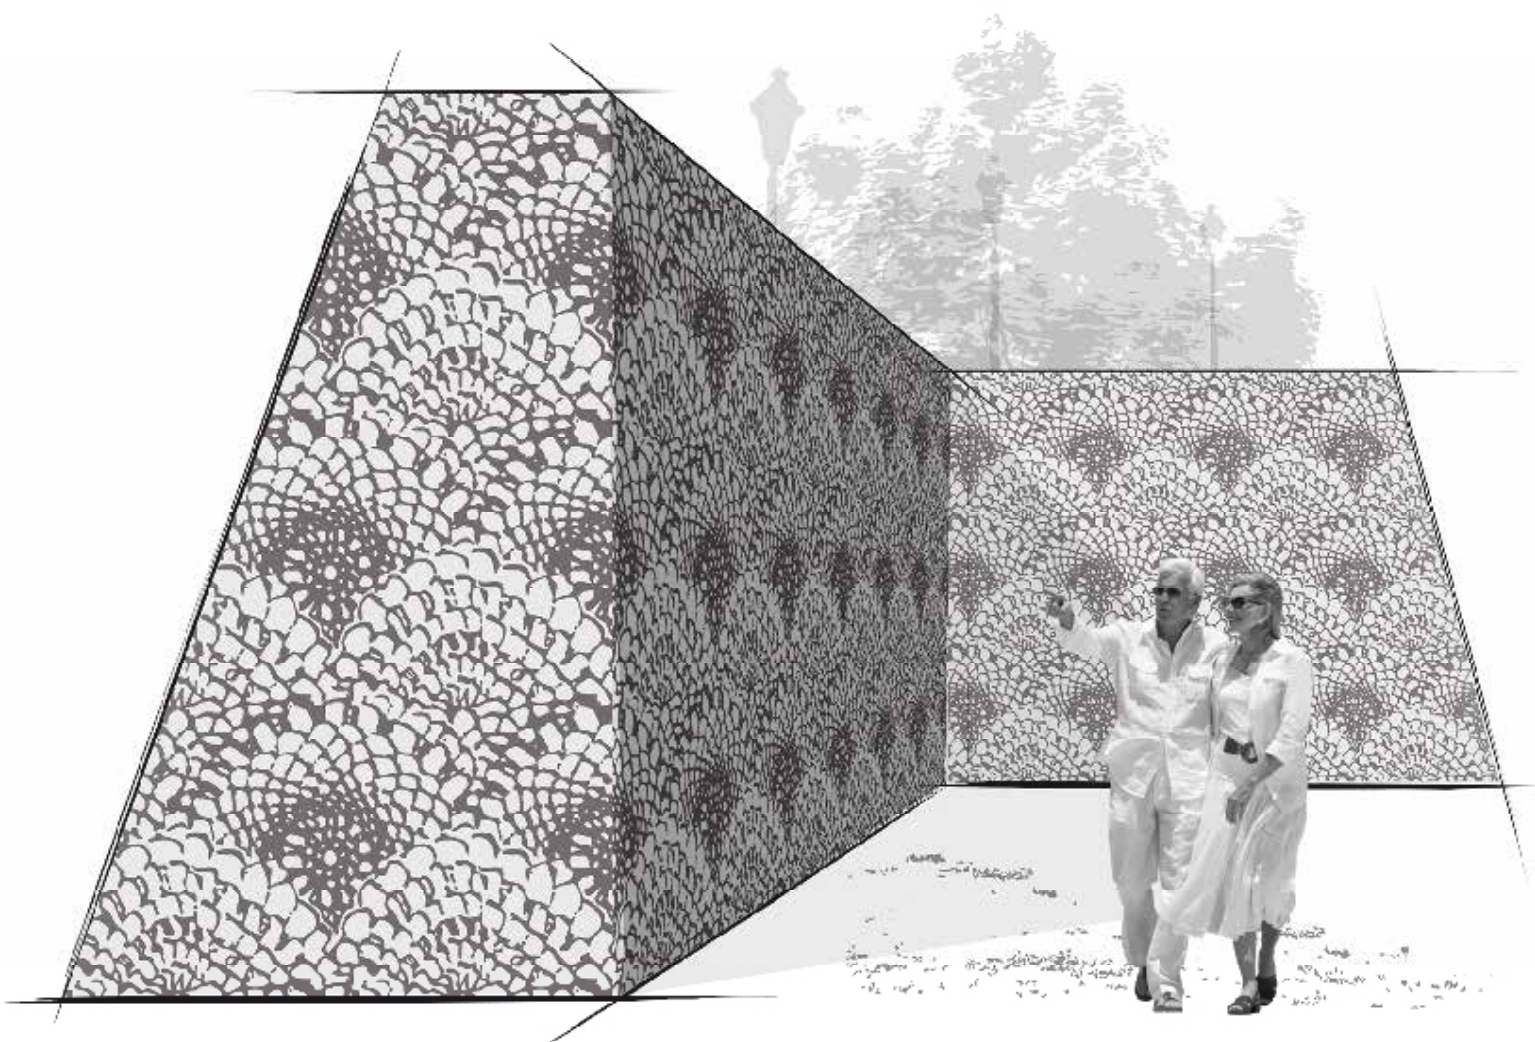

## Nostalgia

Pattern illustration 1:25

The pattern is printed continuously on the paper.

### Pattern print sizes

Height  
Width

3200mm  
Continuous

Variable

### Pattern details

Width of one arch approx.

1100mm

Pattern illustration 1:1

3D Visualization