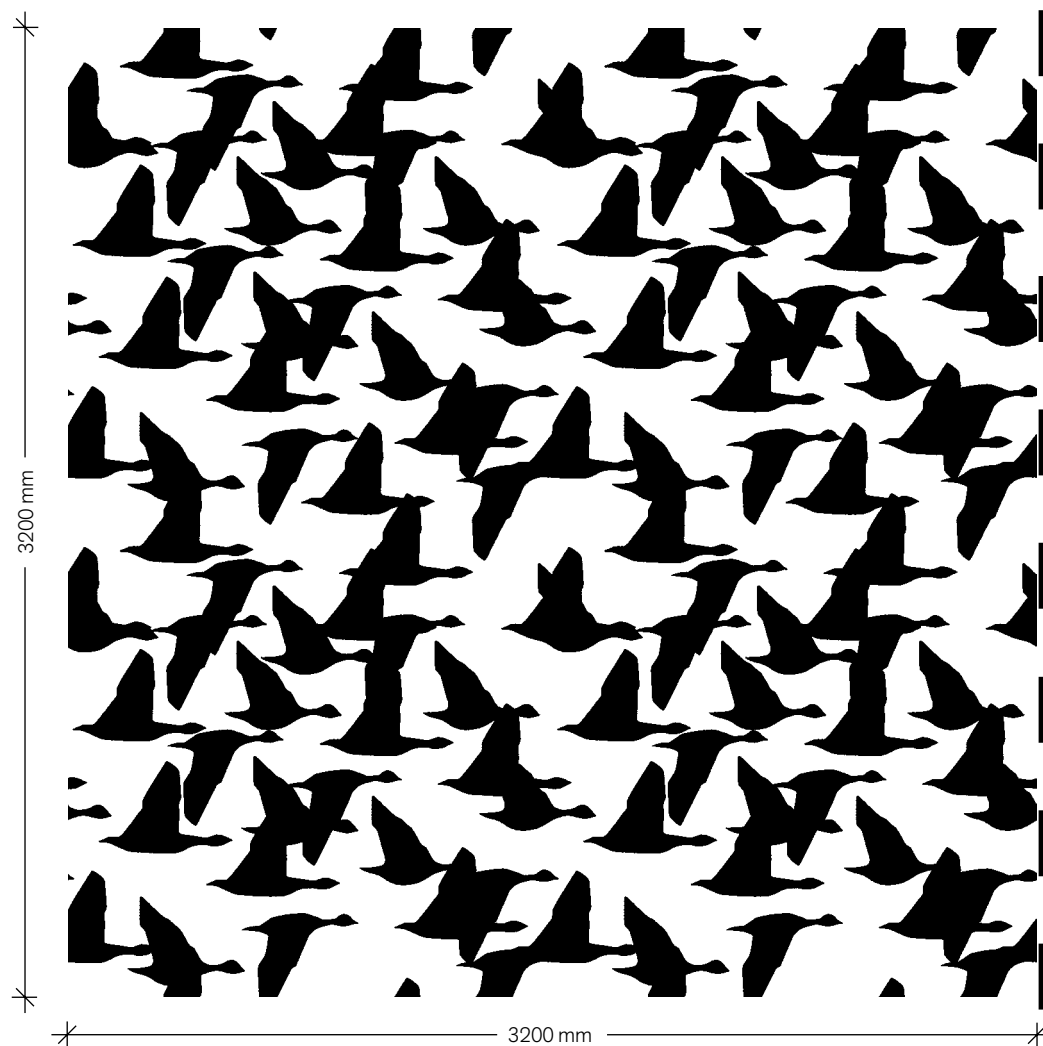

Geese

Pattern illustration 1:25

The pattern is printed continuously on the paper.

Pattern print sizes

Height
Width

3200mm
Continuous

Variable

Pattern details

Goose size approx.

440 x 310mm

Pattern illustration 1:1