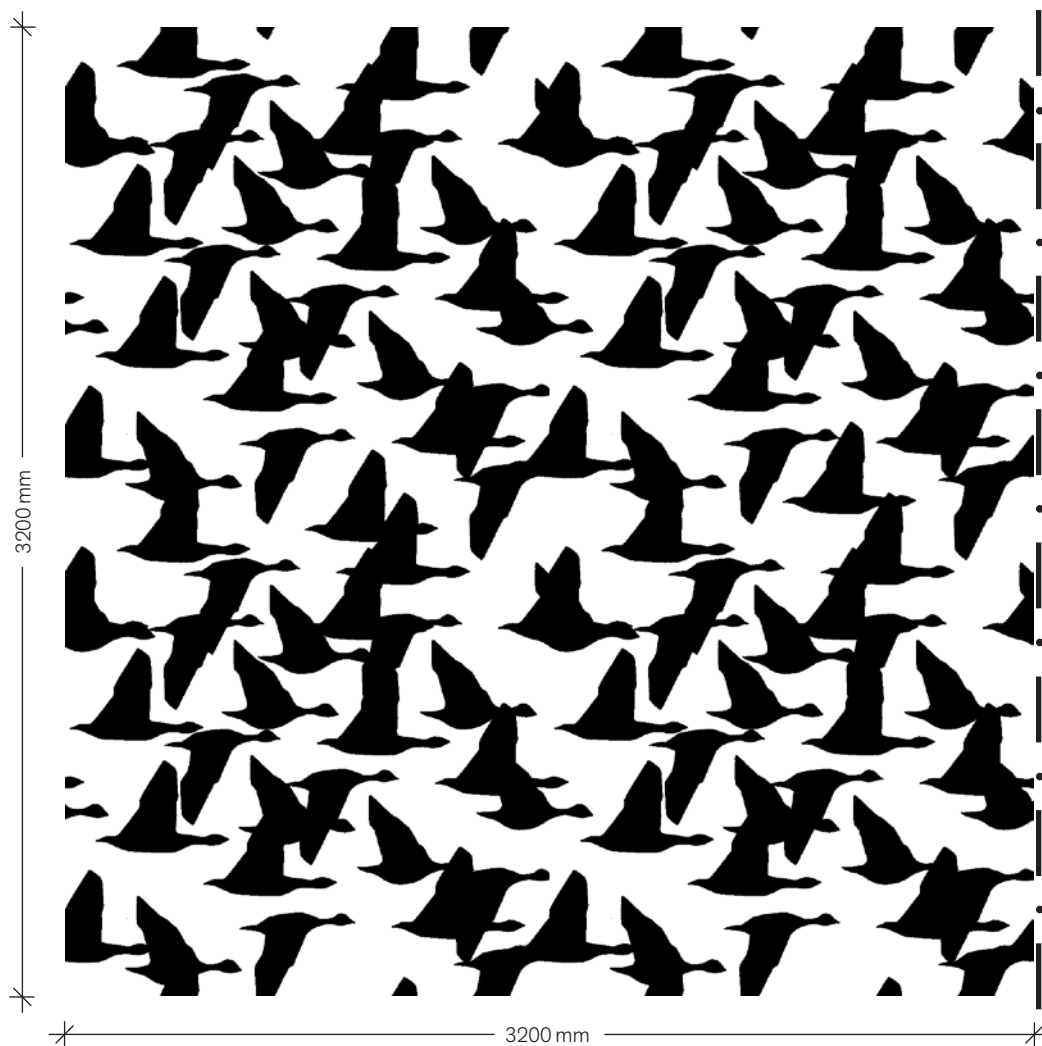

Geese

Pattern illustration 1:25

The pattern is printed continuously on the membrane.

Pattern print sizes

Height	3200 mm	-
Width	Continuous	

Variables

Pattern details

Goose size approx.	440 x 310 mm
--------------------	--------------